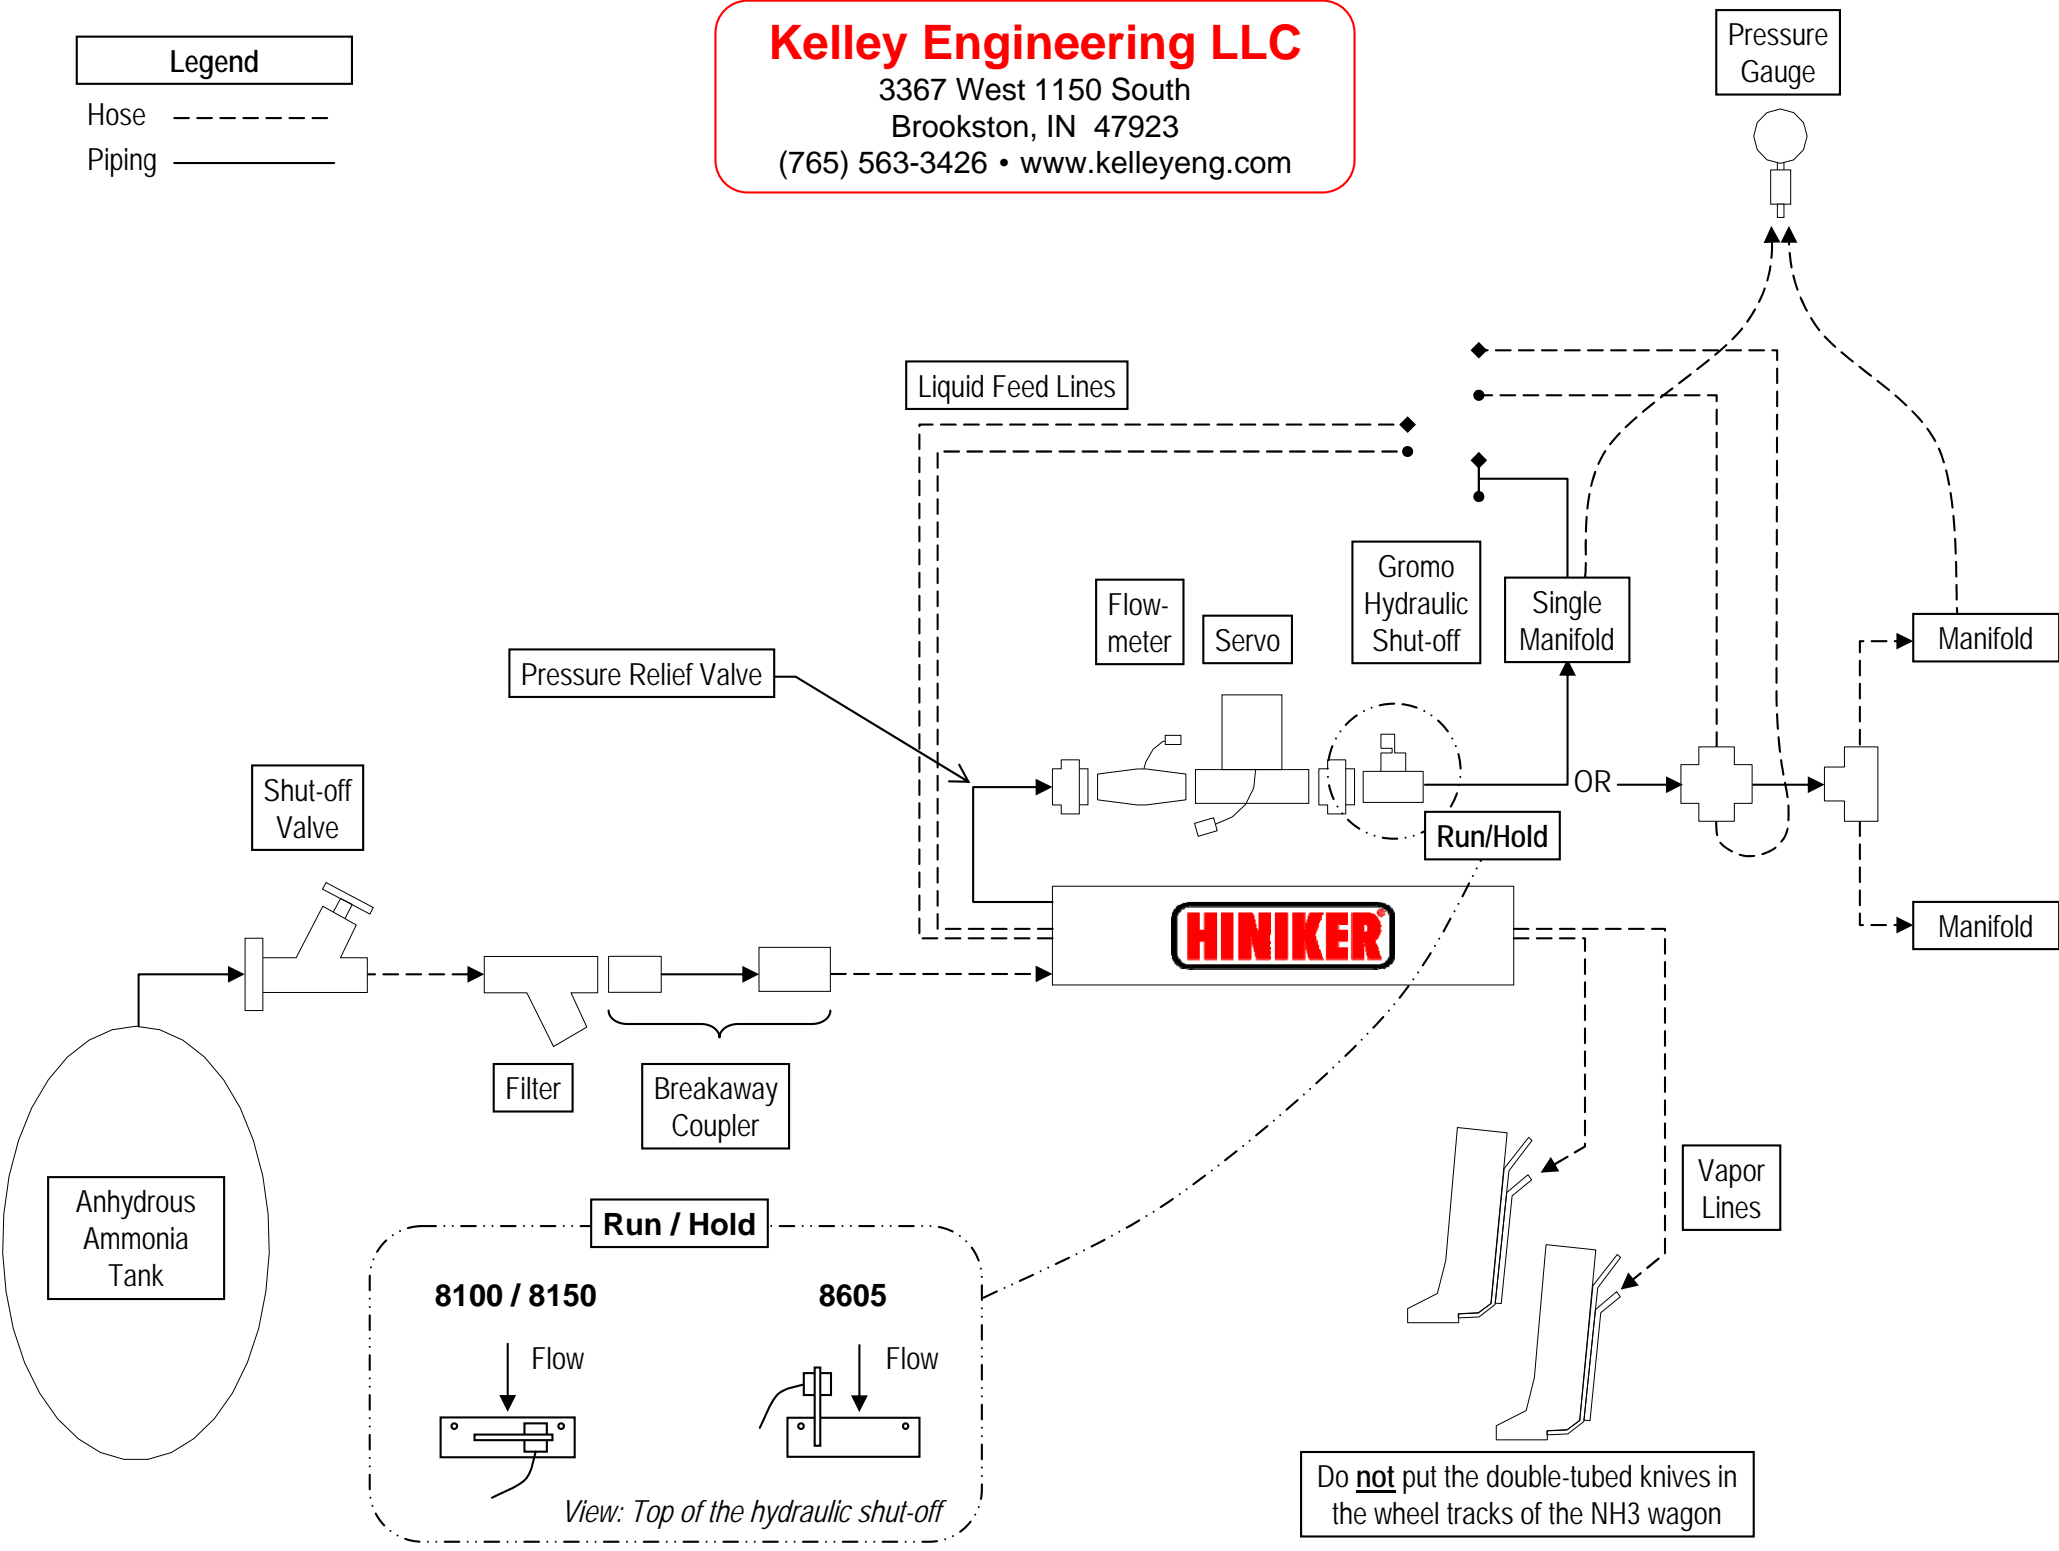

Legend

Hose -----

Piping _____

Kelley Engineering LLC
 3367 West 1150 South
 Brookston, IN 47923
 (765) 563-3426 • www.kelleyeng.com

Pressure Relief Valve

Shut-off Valve

Liquid Feed Lines

Flow-meter

Servo

Gromo Hydraulic Shut-off

Single Manifold

Manifold

Pressure Gauge

Run/Hold

HINIKER

Manifold

Filter

Breakaway Coupler

Vapor Lines

Run / Hold

8100 / 8150

8605

Flow

Flow

View: Top of the hydraulic shut-off

Do **not** put the double-tubed knives in the wheel tracks of the NH3 wagon