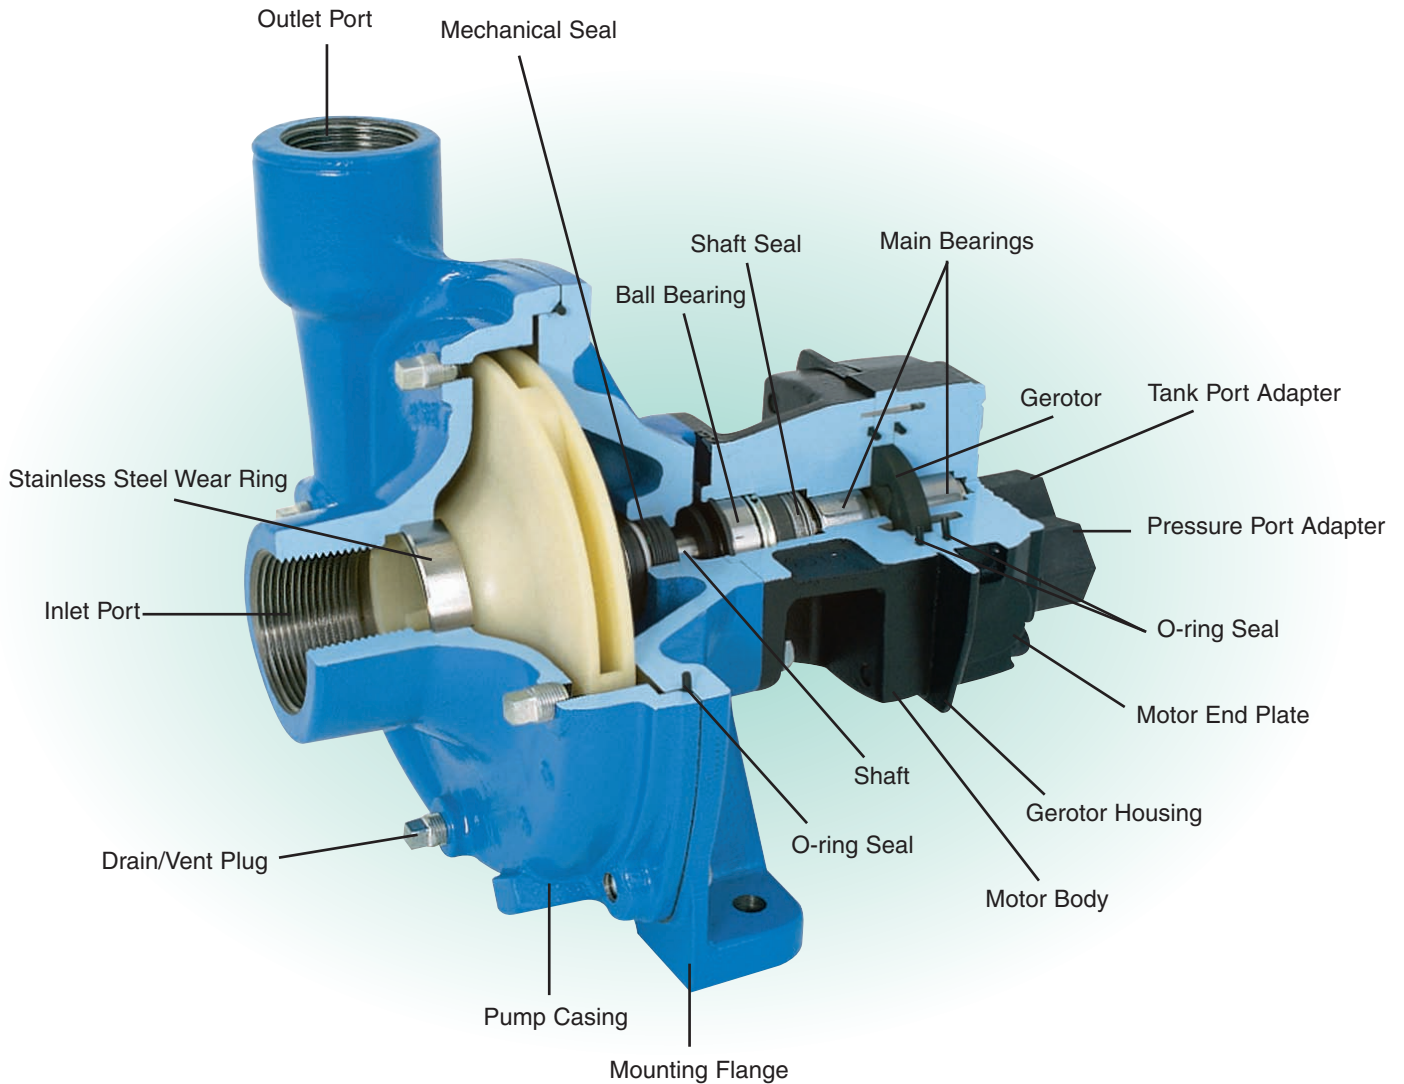

Hydraulic Pump Selection Guide

Hypro offers a wide variety of hydraulic-driven centrifugal pumps for use in agricultural tractor applications. This guide will help you to select the appropriate pump for your situation. Simply locate your tractor manufacturer and model number, hydraulic system type, pressure and flow rate. The guide will show you which Hypro pump is best for you.

Cutaway view of Model 9303C-HM4C centrifugal pump